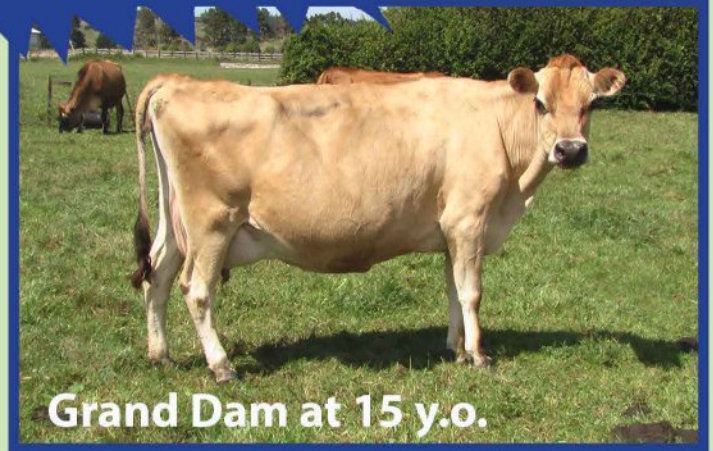

RANGELANDS FAIR SAM (A2A2)

**Dam & Grand Dam
super Cows**

Dam at 5 y.o.

Grand Dam at 15 y.o.

Dam 4 y.o. production 404kgs m.s. (5.42% B.F. & 4.19% P) in 269 days - NO GRAIN

2 y.o. daughters calved 3 months - NO GRAIN

Very quiet and performing very well averaging 5.45 B.F. and 3.9% Protein

**Bred and built to
produce off grass**

**100% Pure New Zealand
bloodlines**

Price: \$25/straw (plus GST)

Nature's Blueprint Cow

Wholly Cow Genetics