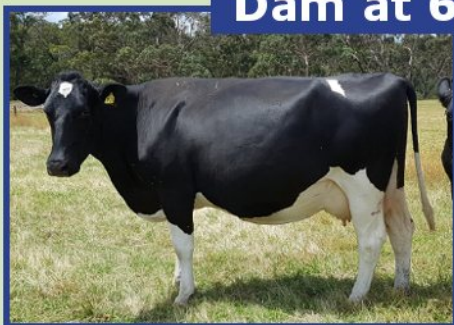

Dam at 6 yo

8.0%+
milk solids
throughout
pedigree

Treating the cause (not the symptoms) is the only sustainable and profitable way forward.

Price: $25/straw
(plus gst)